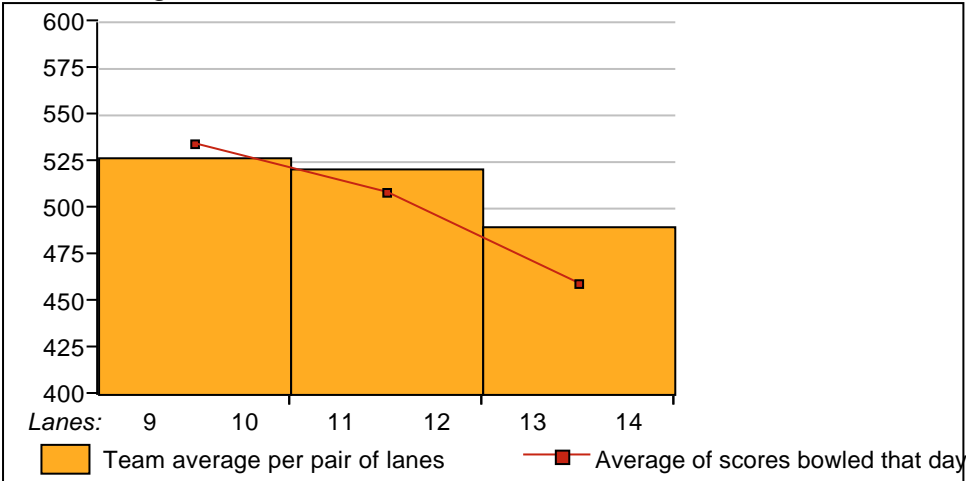

Team Average vs Ave of Scores