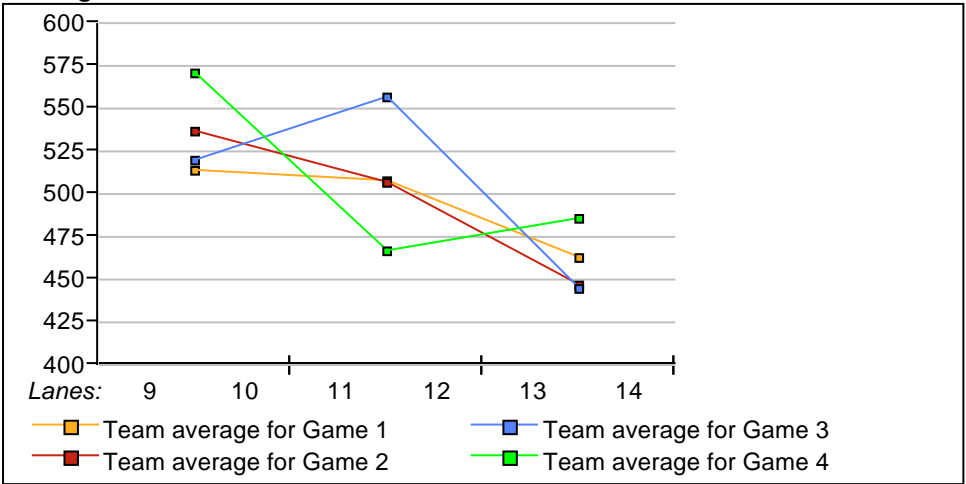

Average of Scores for Each Game