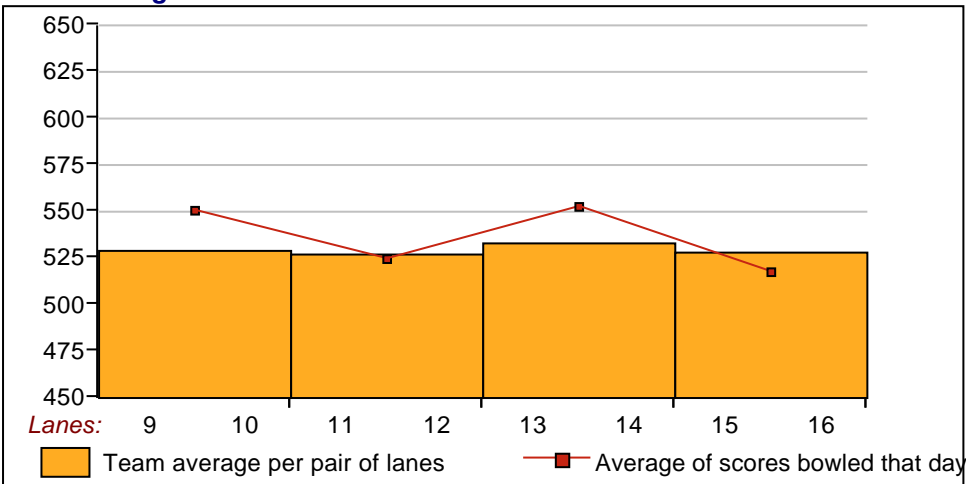

Team Average vs Ave of Scores