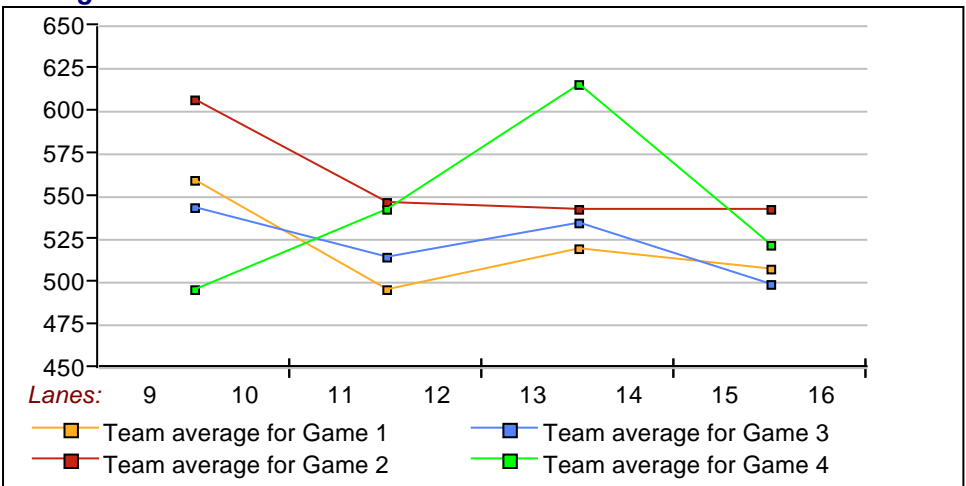

Average of Scores for Each Game